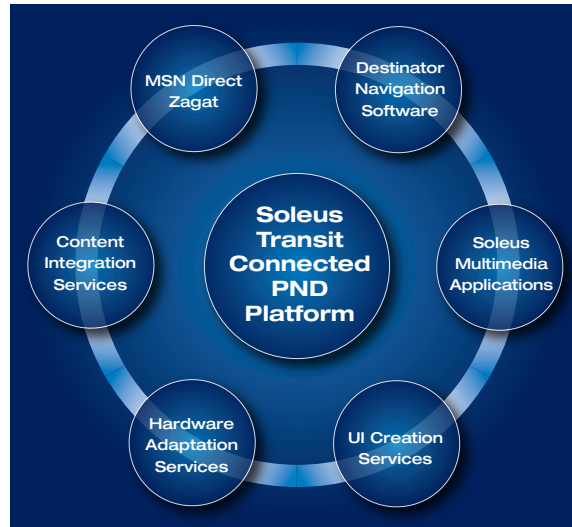

The Center of Connected PND Possibilities

Soleus Transit is the starting point for many differentiated devices that combine navigation and telephony capabilities. Whether you want to create a dedicated traffic device or a converged device that also makes phone calls, plays music and shows movies, your project will progress faster with Soleus Transit. Intrinsic offers Soleus Transit combined with the Destinator navigation solution and Solutions Engineering teams to provide you with a low risk entry into the rapidly growing connected PND marketplace.

Soleus Transit: Getting to your destination

Intrinsic has a proven track record in the development of wireless consumer products, and has deep expertise with connected personal navigation devices. Designing and manufacturing a wireless device quickly and cost-effectively requires the seamless integration of software and hardware, with power management, telephony, UI, and thorough testing and certification.

Intrinsic has the resources and expertise that come from more than a decade of experience with hundreds of successful development projects. In addition to helping differentiate wireless devices and accelerate your time to market, Intrinsic offers end-to-end, turnkey development solutions. These include the integration, porting, and development of multimedia applications for wireless devices, as well as designing, debugging, optimizing, and certifying hardware.

Let Intrinsic help you bring your next device to market faster and at a lower cost with the Soleus Transit platform and expert engineering solutions tailored to meet your company's specific requirements. To learn more about Intrinsic, please visit our website at www.intrinsic.com or call **+1-800-474-7644**.

Destinator Navigation Software

- Vehicle or pedestrian mode
- Local search
- Auto dial
- Navigate to contacts
- Audio directions
- MSN Direct and Zagat content
- Content integration services

Soleus Converged Device Software

- Integrated upon request
- Media player and picture viewer
- Camera and video support
- Productivity suite: calendar, alarm, calculator, notes, voice memos
- 3rd party application catalog: games, browsers, MMS, IM, T9, handwriting

Intrinsic Solutions Engineering

- Expert integration services
- Predictive power management
- User interface design and tools

www.intrinsic.com

About Intrinsic

Intrinsic provides wireless software solutions that enable next-generation handheld products, including mobile handsets, smart phones, and converged devices. The company's software products include the Soleus® software platform for consumer device development and Destinator® GPS/navigation technologies. Combined with award winning engineering services and years of systems integration expertise, these solutions help device makers, service providers, and silicon vendors deliver compelling wireless products with faster time-to-market and improved development cost.

Head Office - Canada

700 West Pender Street
10th Floor
Vancouver, BC
Canada V6C 1G8
Toll Free: 1-800-474-7644
Tel: +604-801-6461

US Offices

20450 Stevens Creek Blvd., Suite 130
Cupertino, CA 95014

11130 N.E. 33rd Place, 2nd Floor
Bellevue, WA 98004

14350 N. 87th Street, Suite 250
Scottsdale, Arizona 85260

Asia-Pacific Offices

Unit 608, 6th Floor Beijing Tower
10 Dong Chang An Jie,
Beijing 100006, China

6F-5, No.408, Rui-Kung Road
Taipei, Taiwan 11492
Tel: +886-2-2162-1197