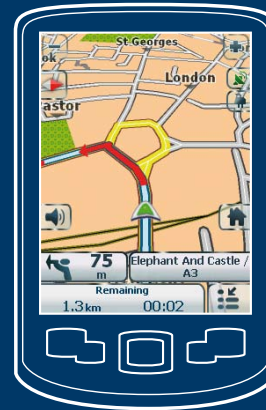

Destinator® 7

Personal Navigation System for
Microsoft® Windows® based
PDAs

GETTING THERE HAS NEVER BEEN EASIER!

Destinator 7 is your best possible travelling companion – smart, quick and with an eye for detail that makes getting from A to B simple and trouble-free. With all the quality and reliability you have come to expect from our products, Destinator 7 provides you with a range of exciting new features, plus improvements in the underlying routing engine that really will make a difference to your journey.

Take a look at the new improved 3D display – it's clean, clear and uncluttered, providing you with the right level of essential travel information at all times. Or use our new extensive Points of Interest feature – now with wider search functionality and the ability to call ahead to your destination at the push of a button when connected to your mobile phone.

Additionally, Destinator 7 includes the most current maps, traffic information and improved voice guidance, including clear street name announcements (through text to speech technology).

Destinator 7 – beyond getting there.